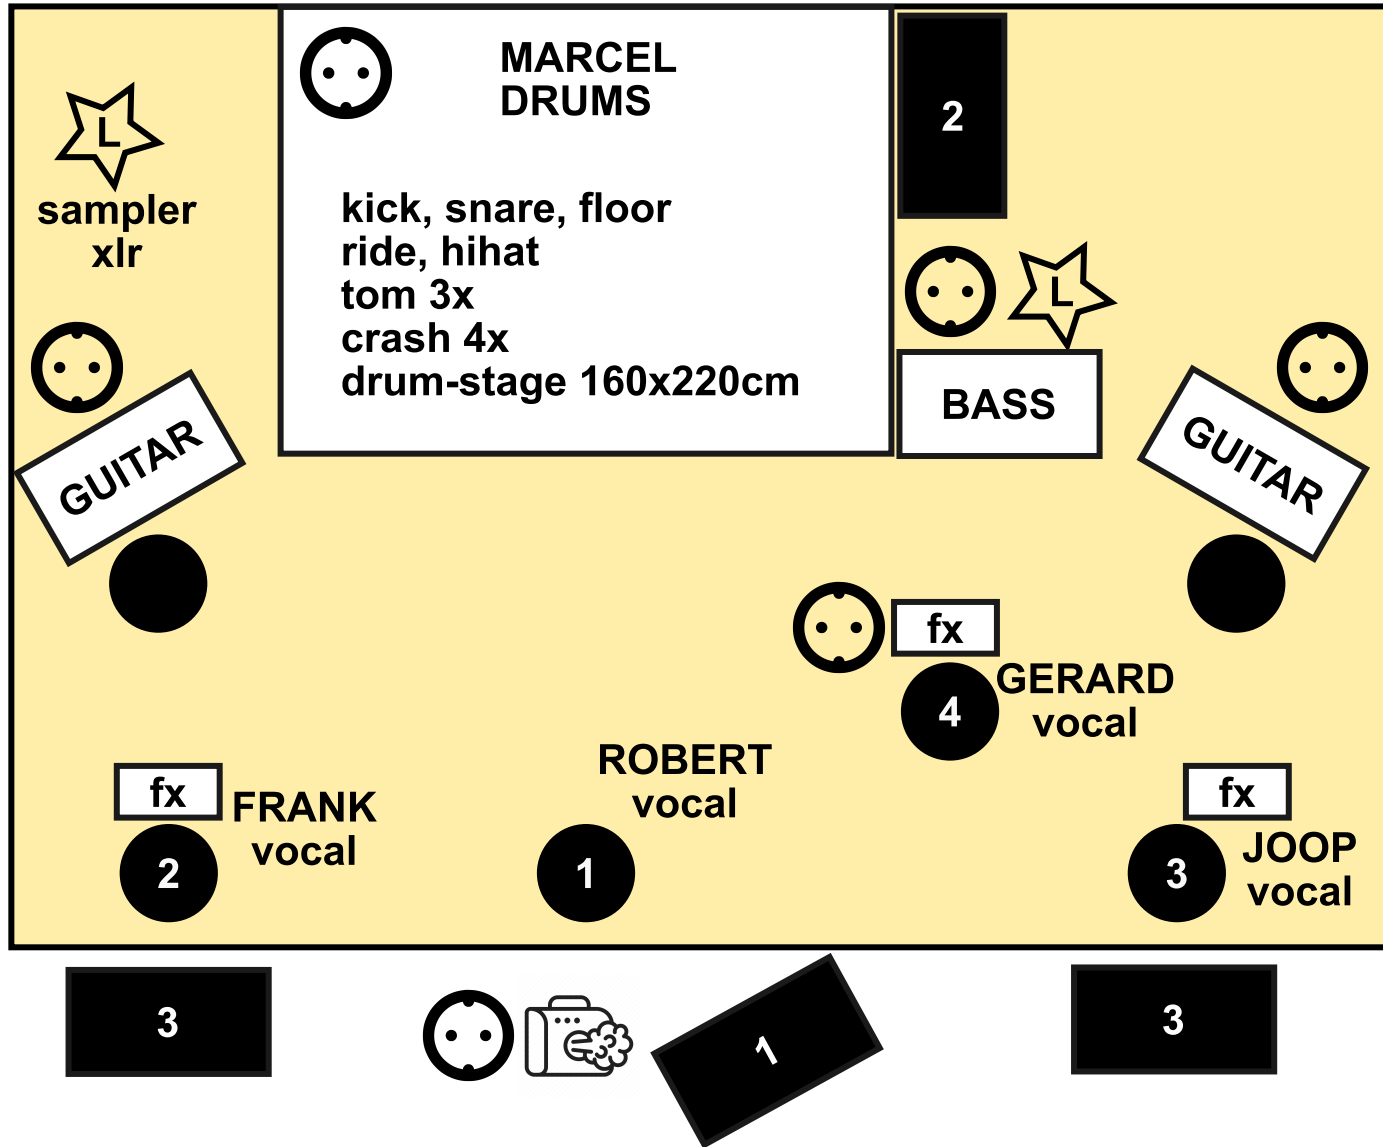

DIRTBAG - STAGE PLAN

LEGENDA

mic

monitor

230VAC

line

fog machine

floor controller